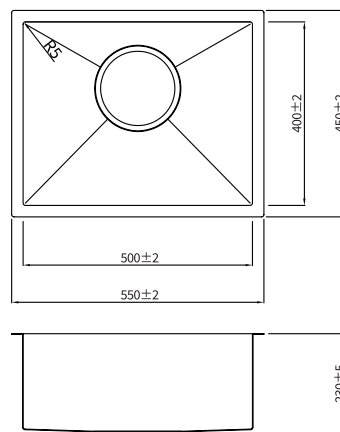

Calmforte 230

280 × 450 × 210 mm

Base Cabinet	400mm ↑
Material	Stainless Steel 304 1.2T
Finish	EMBO & Coating
Install	Undermount(언더)
Total Size	280 × 450 × 210 mm
Cut-out Size	238 × 408 × R9

Calmforte 550

550 × 450 × 230 mm

Base Cabinet	600mm ↑
Material	Stainless Steel 304 1.2T
Finish	EMBO & Coating
Install	Undermount(언더)
Total Size	550 × 450 × 230 mm
Cut-out Size	508 × 408 × R9

ACC * 배수구 구성 (구성 내용은 제품 종류 및 선택에 따라 변동될 수 있습니다.)

Calmforte 730

730 × 450 × 250 mm

Base Cabinet	800mm ↑
Material	Stainless Steel 304 1.2T
Finish	EMBO & Coating
Install	Undermount(언더)
Total Size	730 × 450 × 250 mm
Cut-out Size	688 × 408 × R9

Calmforte 830

830 × 450 × 230 mm

Base Cabinet	900mm ↑
Material	Stainless Steel 304 1.2T
Finish	EMBO & Coating
Install	Undermount(언더)
Total Size	830 × 450 × 230 mm
Cut-out Size	788 × 408 × R9

ACC * 배수구 구성 (구성 내용은 제품 종류 및 선택에 따라 변동될 수 있습니다.)