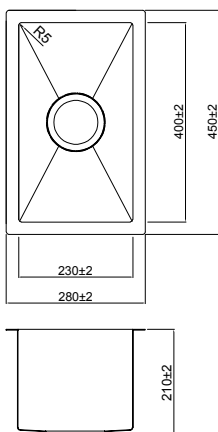

Calmforte 230

280 × 450 × 210 mm

Base Cabinet	400mm ↑
Material	Stainless Steel 304 1.2T
Finish	EMBO & Coating
Install	Undermount(언더)
Total Size	280 × 450 × 210 mm
Cut-out Size	238 × 408 × R9

Calmforte 550

550 × 450 × 230 mm

Base Cabinet	600mm ↑
Material	Stainless Steel 304 1.2T
Finish	EMBO & Coating
Install	Undermount(언더)
Total Size	550 × 450 × 230 mm
Cut-out Size	508 × 408 × R9

ACC * 배수구 구성 (구성 내용은 제품 종류 및 선택에 따라 변동될 수 있습니다.)

Calmforte 730

730 × 450 × 250 mm

Base Cabinet	800mm ↑
Material	Stainless Steel 304 1.2T
Finish	EMBO & Coating
Install	Undermount(언더)
Total Size	730 × 450 × 250 mm
Cut-out Size	688 × 408 × R9

Calmforte 830

830 × 450 × 230 mm

Base Cabinet	900mm ↑
Material	Stainless Steel 304 1.2T
Finish	EMBO & Coating
Install	Undermount(언더)
Total Size	830 × 450 × 230 mm
Cut-out Size	788 × 408 × R9

ACC * 배수구 구성 (구성 내용은 제품 종류 및 선택에 따라 변동될 수 있습니다.)