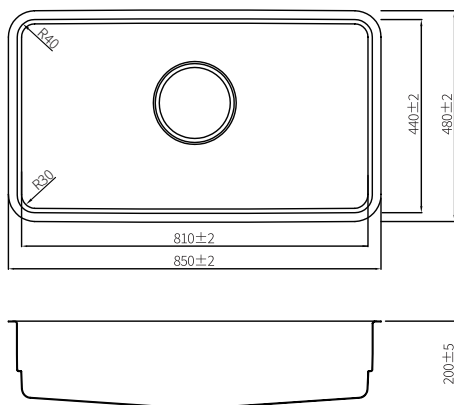

Calmforte 850L

850 × 486 × 200 mm

*날개 편차 발생

Base Cabinet	900mm ↑
Material	Stainless Steel 304 1.5T
Finish	EMBO & Coating
Install	Undermount(언더)
Total Size	850 × 486 × 200 mm
Cut-out Size	818 × 452 × R44

Calmforte 540